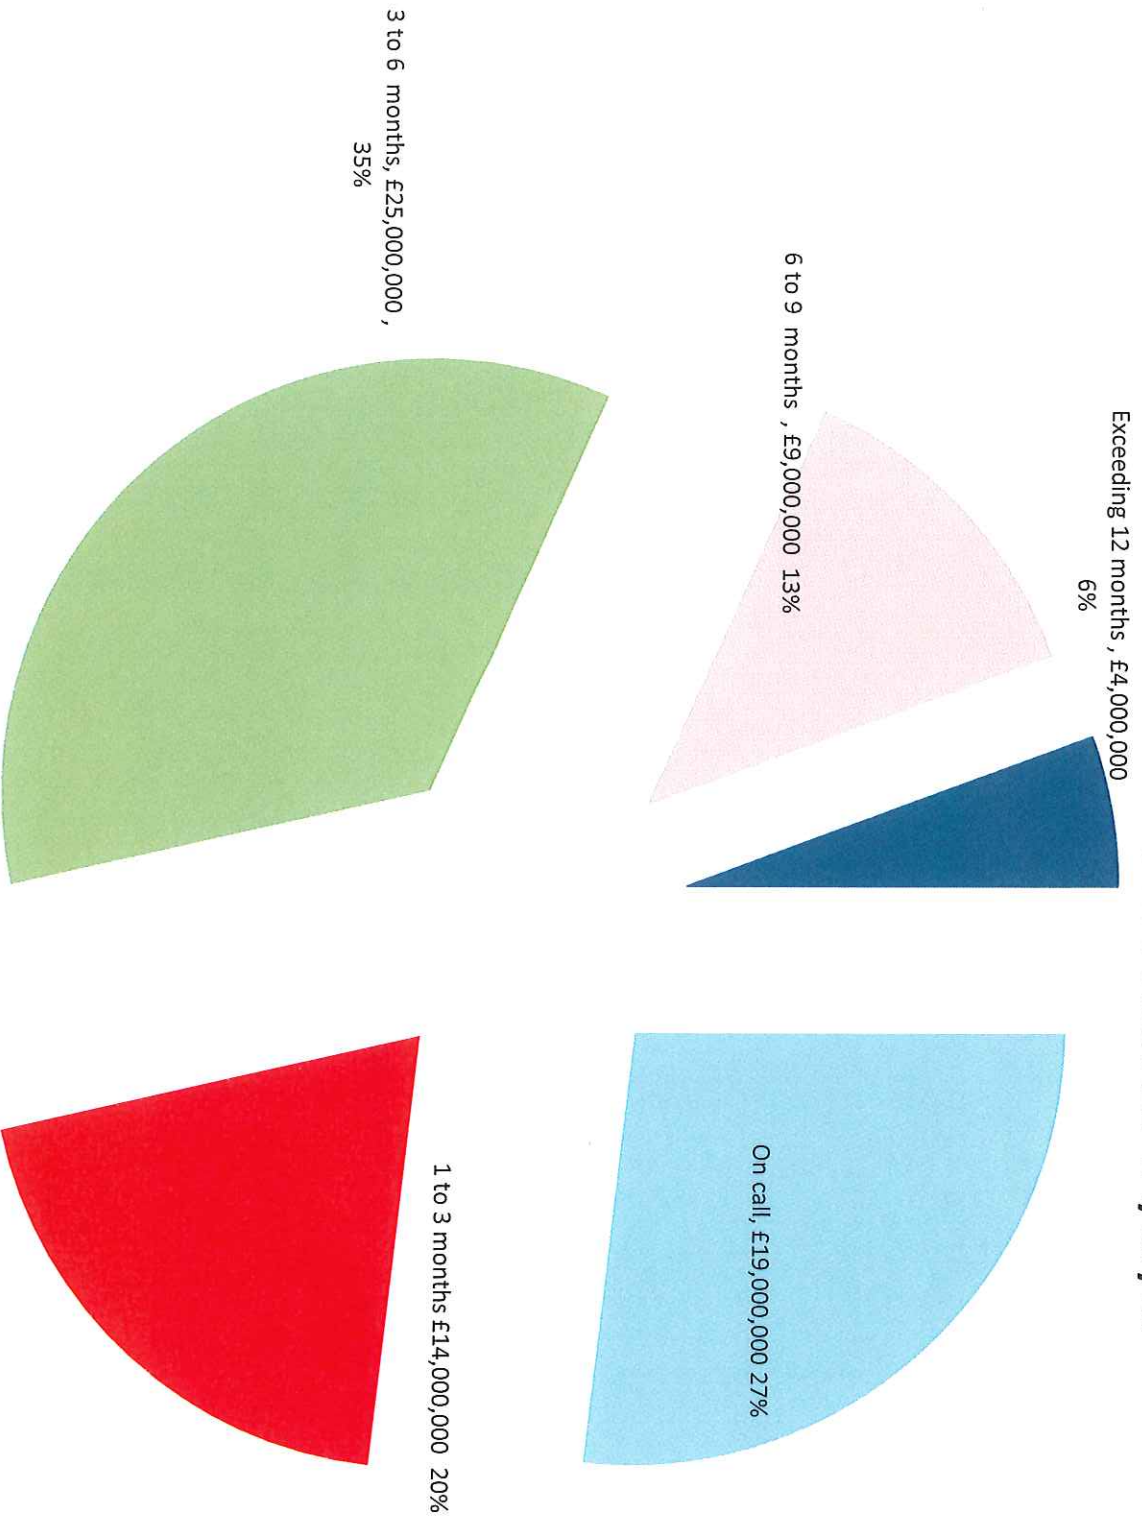

Waverley Borough Council External Investments Outstanding excl HSBC savings - by week

EXTERNAL INVESTMENT PERFORMANCE 2017/18

INVESTMENT MATURITY PROFILE 14/07/17

INVESTMENTS - CREDIT RATINGS 14/07/17