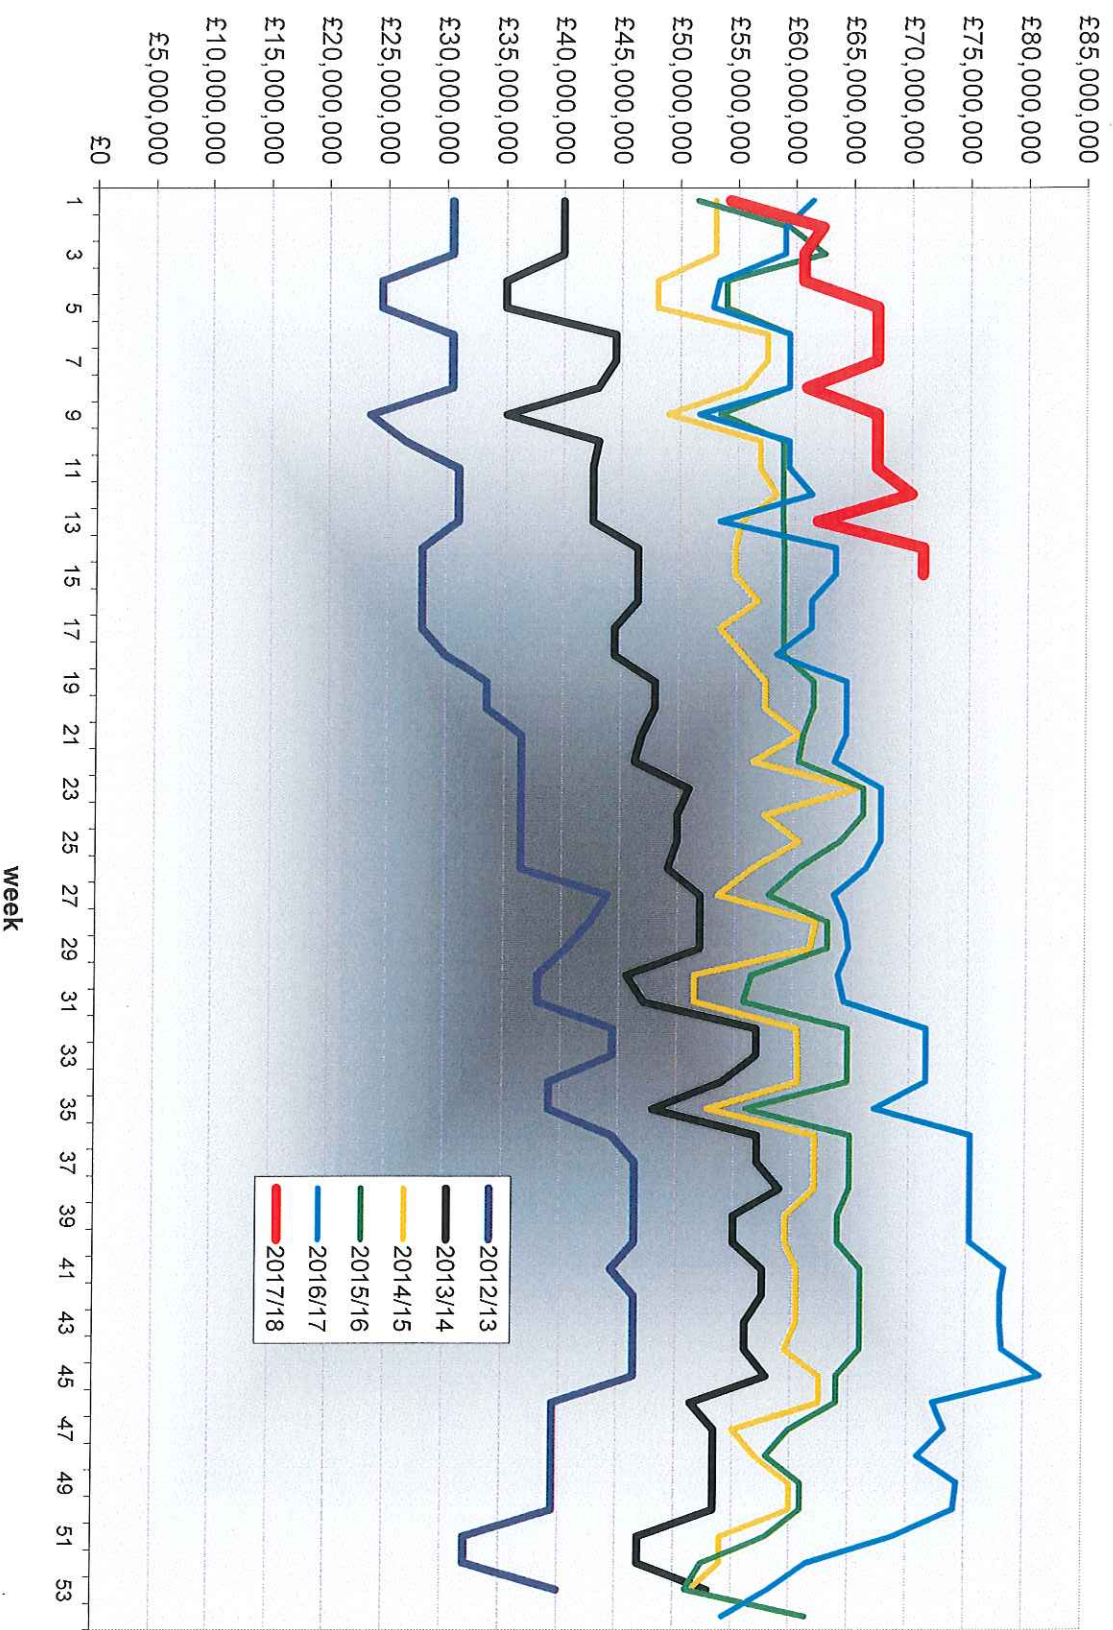

Waverley Borough Council External Investments Outstanding excl HSBC savings - by week

EXTERNAL INVESTMENT PERFORMANCE 2017/18

INVESTMENT MATURITY PROFILE 14/07/17

INVESTMENTS - CREDIT RATINGS 14/07/17