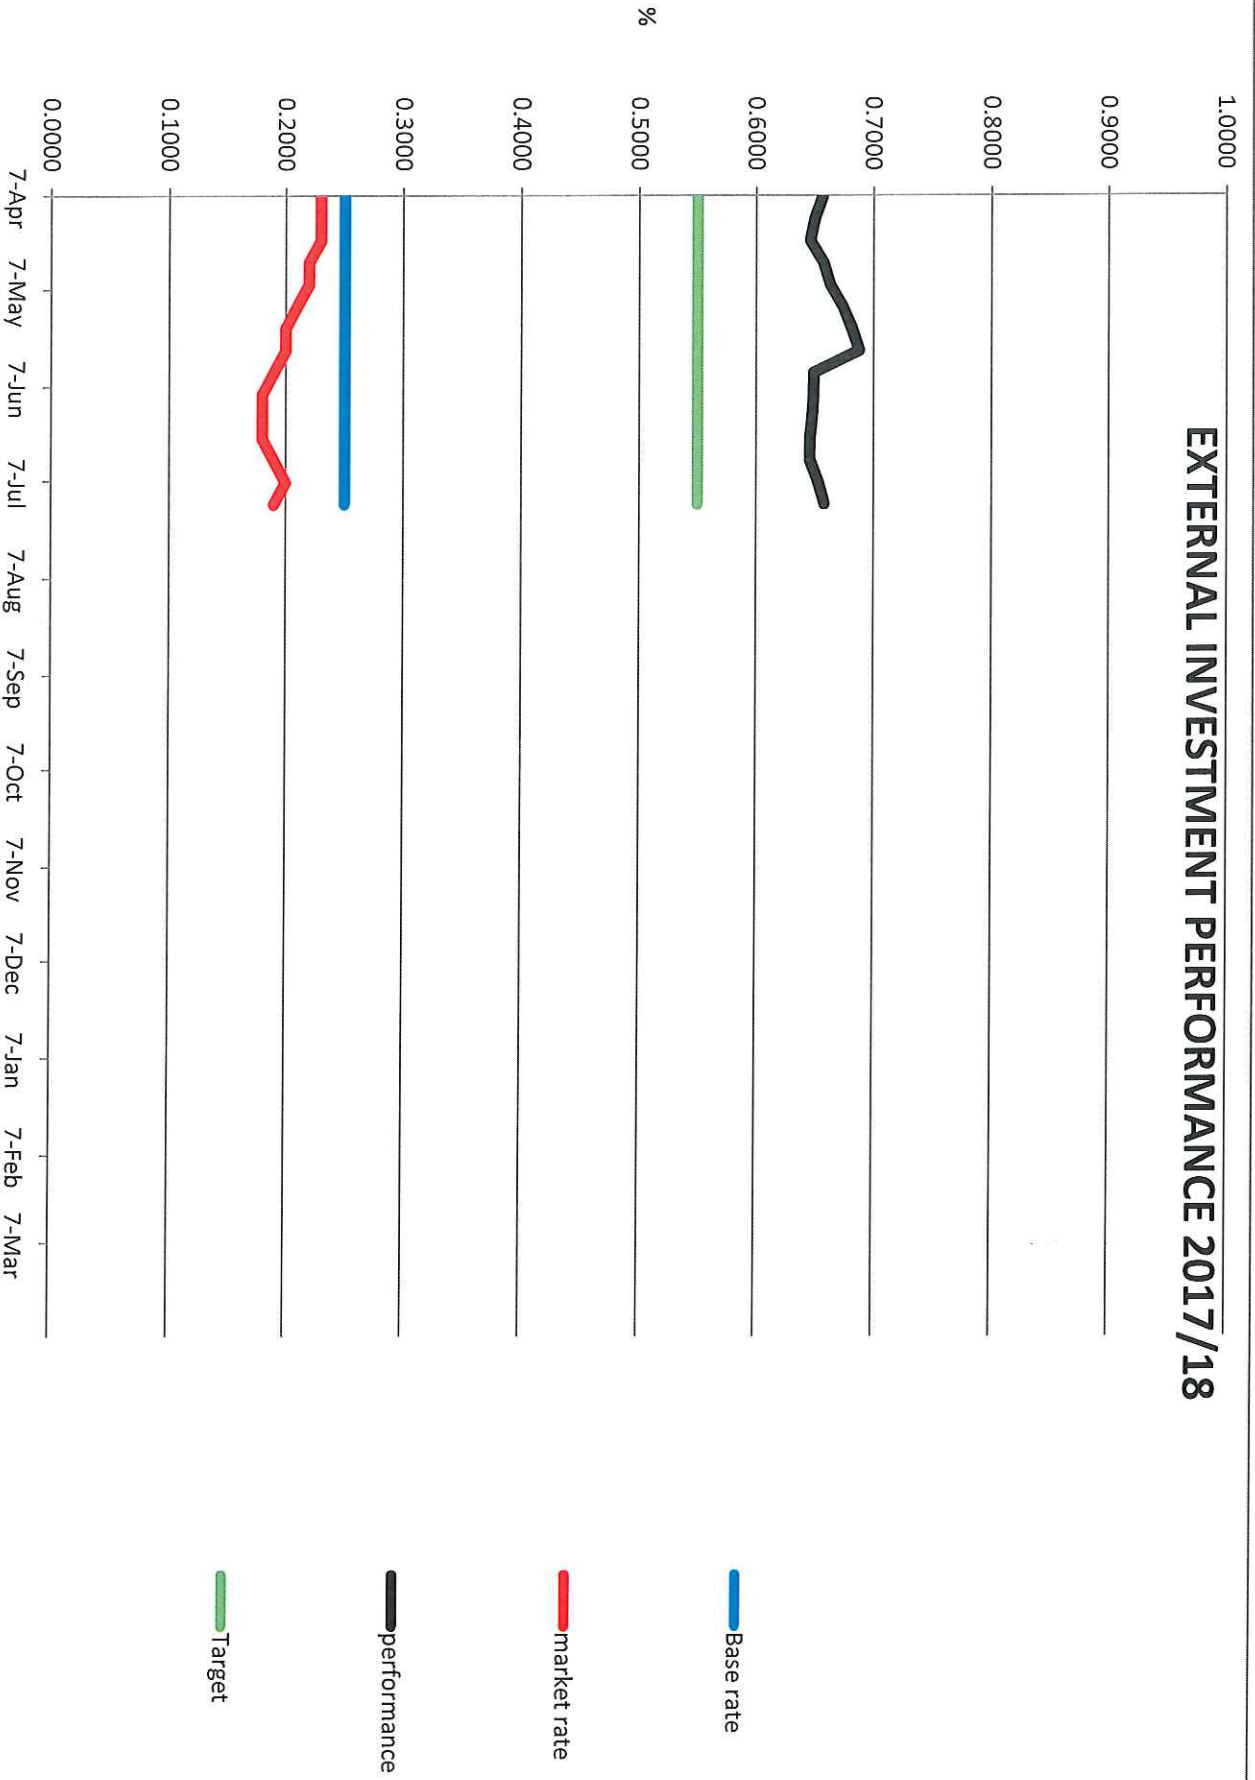

Waverley Borough Council External Investments Outstanding excl HSBC savings - by week

EXTERNAL INVESTMENT PERFORMANCE 2017/18

INVESTMENT MATURITY PROFILE 14/07/17

INVESTMENTS - CREDIT RATINGS 14/07/17